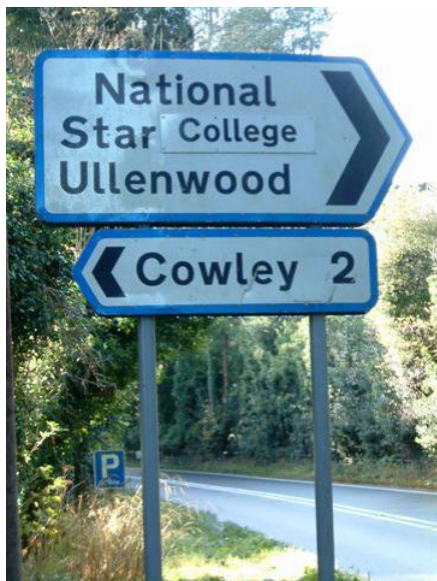

## NATIONAL STAR COLLEGE, ULLENWOOD, NR CHELTENHAM, GL53 9QU

### From Oxford (A40 westbound)

Continue on A40 after Northleach roundabout, and at the end of a short dual carriageway filter left onto A436 (A417) signed Gloucester [see picture, left].

At Seven Springs double roundabout, turn left at first roundabout then right at second, signed M5 and Gloucester A436 (A417) [see picture below].

Turn right immediately after brown Cotswold Hills golf course sign, signed National Star College [below].

The college entrance is the 3<sup>rd</sup> on the left [see picture right], immediately before reaching the B4070 Leckhampton road.