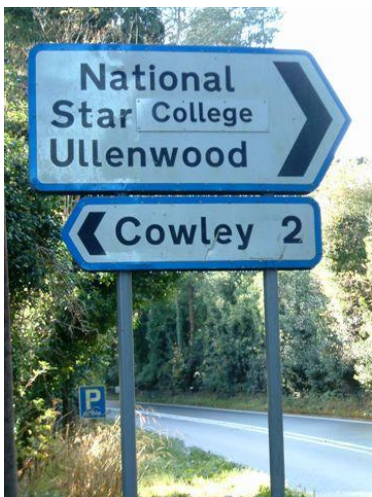

DIRECTIONS TO

www.natstar.ac.uk

NATIONAL STAR COLLEGE, ULLENWOOD, NR CHELTENHAM, GL53 9QU

From Cheltenham

Take Bath Road (A46) out of Cheltenham and turn left onto B4070 Leckhampton Road to the top of Leckhampton Hill. After passing Salterley Grange on the left at the top of the hill, turn left signed National Star College and Cotswold Hills golf course [see picture left].

The college entrance is the 1st on the right [pictured right].

----- or -----

Take Cirencester Road (A435) out of Cheltenham and at Seven Springs double roundabout turn right at the second, signed M5 and Gloucester A436 (A417) [see picture right].

Turn right immediately after brown Cotswold Hills golf course sign, signed National Star College [pictured left].

The college entrance is the 3rd on the left [see picture right], immediately before reaching the B4070 Leckhampton road.