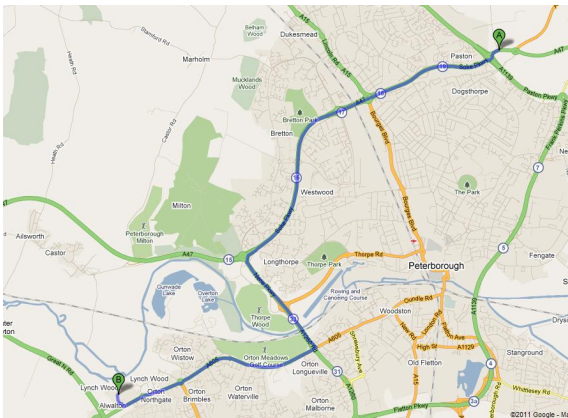

5. Turn left onto Oundle Road/A605
157 ft
6. Turn left to stay on Oundle Road/A605
0.4 mi

7. Take the 1st left to stay on Oundle Rd/A605
335 ft
8. Take the 2nd right onto Church St
0.1 mi
9. Continue onto Water End. Destination is on the right
69 ft

3. Merge onto Oundle Road/A605

0.2 mi

4. Turn left onto Church Street

0.1 mi

5. Continue onto Water End. Destination is on the right.

69 ft

From the Norwich Direction on A47

1. Head west on A47 toward Newborough Road

Go through 1 roundabout

3.9 mi

2. At junction 15, exit toward London/A1/Northampton/A605

0.2 mi

3. Merge onto A1260

1.1 mi

4. Exit at junction 32

0.1 mi

5. At the roundabout, take the 2nd exit onto Oundle Road/A605 heading to O[rt]on] Longueville / O[rt]on] Waterville.

Continue to follow Oundle Road

Go through 5 roundabouts

2.4 mi

6. Turn right onto Oundle Road/A605
335 ft