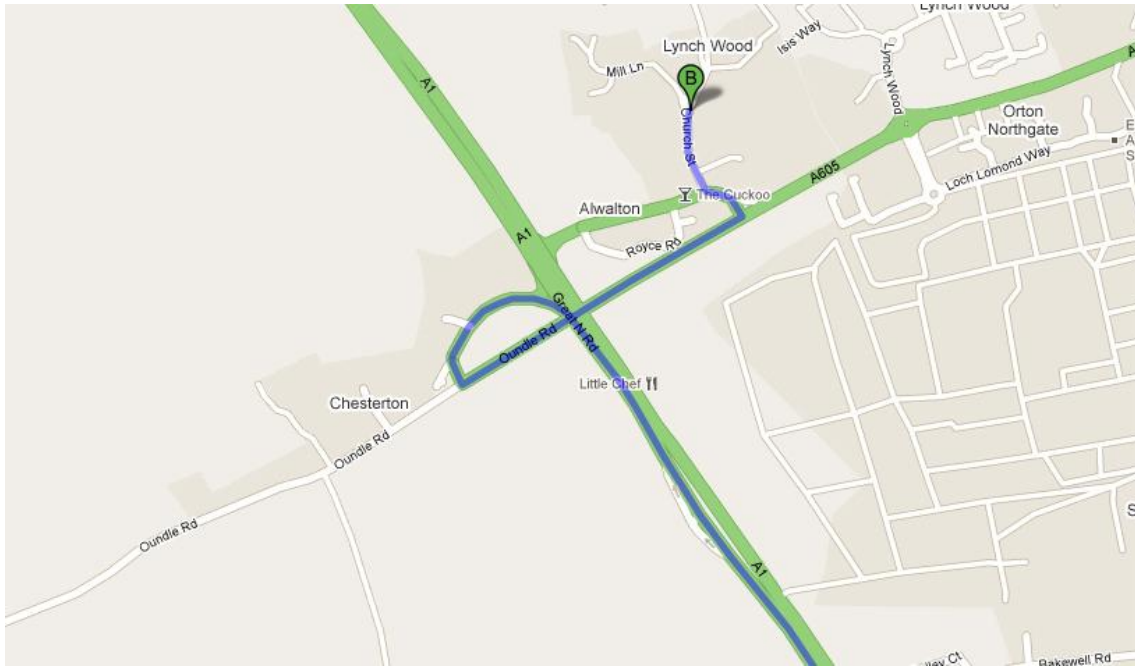

Directions to the Guild "Art Of Ons Seminar" – 13th August 2011 Venue: Colonel Dane Memorial Hall, Church Street, Alwalton, Peterborough, PE7 3UU

From the south - A14 / A1 Junction near Huntingdon.

1. Head north on A1
  1.5 mi
2. Continue onto A1(M)
  12.8 mi
3. Continue onto Great North Road/A1
  0.8 mi
4. Take the exit toward Oundle Road/A605
  0.2 mi
  Sign below showing **Showground, Chesterton, Alwalton, and Elton.**