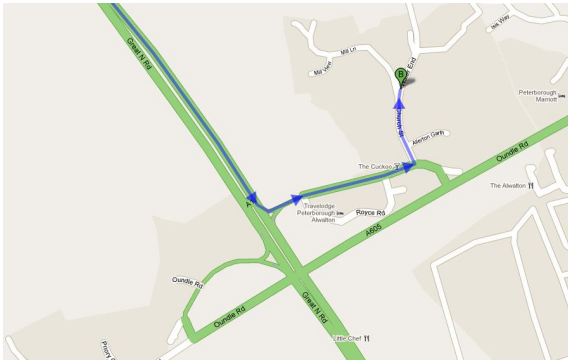

5. Turn left onto Oundle Road/A605
157 ft
6. Turn left to stay on Oundle Road/A605
0.4 mi

7. Take the 1st left to stay on Oundle Rd/A605
335 ft
8. Take the 2nd right onto Church St
0.1 mi
9. Continue onto Water End. Destination is on the right
69 ft

From the North - A47 / A1 Junction

Great North Road/A1

1. Head south on Great North Road/A1
4.5 mi
2. Take the exit toward Alwalton/Chesterton
387 ft
Sign below showing **Alwalton, Business Park, Showground and Chesterton.**

3. Merge onto Oundle Road/A605

0.2 mi

4. Turn left onto Church Street

0.1 mi

5. Continue onto Water End. Destination is on the right.

69 ft

From the Norwich Direction on A47

1. Head west on A47 toward Newborough Road

5. At the roundabout, take the 2nd exit onto Oundle Road/A605 heading to O[rt]on] Longueville / O[rt]on] Waterville.

Continue to follow Oundle Road

Go through 5 roundabouts

2.4 mi

6. Turn right onto Oundle Road/A605
335 ft